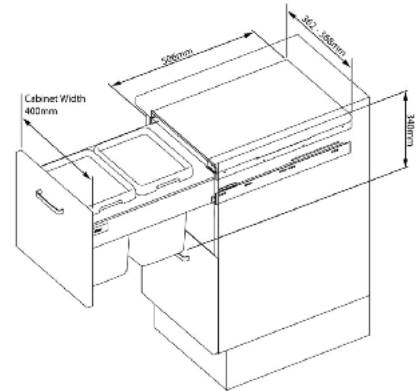

Fitting: Fit to door hinge only
Install: Suggest install under sink

Bottom-Mounted Bins

BM 400 15WS

Capacity: 30L (2x 15L)
Cabinet width: 400mm
Size: W330 D490 H315mm
Colour: White

BM 400 18WS

Capacity: 36L (2x 18L)
Cabinet width: 400mm
Size: W330 D490 H385mm
Colour: White

BM 400 1020WS

Capacity: 40L (2x 10L + 1x 20L)
Cabinet width: 400mm
Size: W330 D490 H430mm
Colour: White

BM 260 18WS

Capacity: 18L
Cabinet: 300mm minimum
Size: W262 D360 H370mm
Colour: White

Multi-Brand Bins (runners not supplied)

MB 400 13W

Capacity: 26L (2x 13L)
Cabinet width: 400mm
Size: W362-368 D506 H340mm
Colour: White

MB 400 13G

Capacity: 26L (2x 13L)
Cabinet width: 400mm
Size: W362-368 D506 H340mm
Colour: Grey

MB 400 18W

Capacity: 36L (2x 18L)
Cabinet width: 400mm
Size: W362-368 D506 H470mm
Colour: White

MB 400 18G

Capacity: 36L (2x 18L)
Cabinet width: 400mm
Size: W362-368 D506 H470mm
Colour: Grey

Multi-Brand Bins (runners not supplied) (continued)

MB 450 21W

Capacity: 42L (2x 21L)
Cabinet width: 450mm
Size: W412-418 D506 H470mm
Colour: White