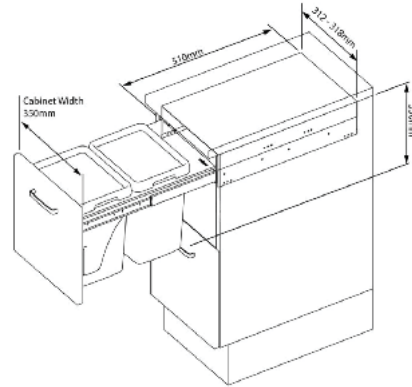

Under-bench Bins

INTEGRITY
your choice made easy

Side-Mounted Bins

SM 350 13WS

Capacity: 26L (2x 13L)
Cabinet width: 350mm
Size: W312-318 D506 H340mm
Colour: White

SM 350 18WS

Capacity: 36L (2x 18L)
Cabinet width: 350mm
Size: W312-318 D506 H470mm
Colour: White

SM 400 13WS

Capacity: 26L (2x 13L)
Cabinet width: 400mm
Size: W362-368 D506 H340mm
Colour: White

SM 400 18WS

Capacity: 36L (2x 18L)
Cabinet width: 400mm
Size: W362-368 D506 H470mm
Colour: White

Side-Mounted Bins

SM 450 35WS

Capacity: 70L (2x 35L)
Cabinet width: 450mm
Size: W412-418 D506 H590mm
Colour: White

Round Bins (continued)

RB 360 14SS

Capacity: 14L Round Bin
Cabinet: 400mm
Size: W320 D360 H360mm
Colour: Stainless Steel

Fitting: Fit to door hinge only
Install: Suggest install under sink

Bottom-Mounted Bins

BM 400 15WS

Capacity: 30L (2x 15L)
Cabinet width: 400mm
Size: W330 D490 H315mm
Colour: White

BM 400 18WS

Capacity: 36L (2x 18L)
Cabinet width: 400mm
Size: W330 D490 H385mm
Colour: White