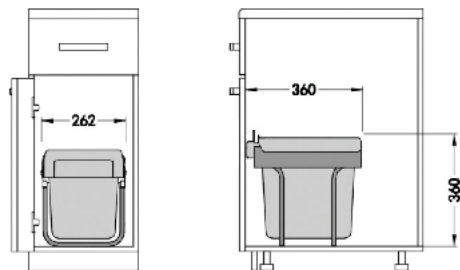

Under-bench Bins

INTEGRITY
your choice made easy

Side-Mounted Bins

SM 350 13WS

Capacity: 26L (2x 13L)
Cabinet width: 350mm
Size: W312-318 D506 H340mm
Colour: White

SM 350 18WS

Capacity: 36L (2x 18L)
Cabinet width: 350mm
Size: W312-318 D506 H470mm
Colour: White

Fitting: Fit to door hinge only
Install: Suggest install under sink

Bottom-Mounted Bins

BM 400 15WS

Capacity: 30L (2x 15L)
Cabinet width: 400mm
Size: W330 D490 H315mm
Colour: White

BM 400 18WS

Capacity: 36L (2x 18L)
Cabinet width: 400mm
Size: W330 D490 H385mm
Colour: White

BM 400 1020WS

Capacity: 40L (2x 10L + 1x 20L)
Cabinet width: 400mm
Size: W330 D490 H430mm
Colour: White

BM 260 18WS

Capacity: 18L
Cabinet: 300mm minimum
Size: W262 D360 H370mm
Colour: White

Multi-Brand Bins (runners not supplied)

MB 400 13W

Capacity: 26L (2x 13L)
Cabinet width: 400mm
Size: W362-368 D506 H340mm
Colour: White

MB 400 13G

Capacity: 26L (2x 13L)
Cabinet width: 400mm
Size: W362-368 D506 H340mm
Colour: Grey

MB 400 18W

Capacity: 36L (2x 18L)
Cabinet width: 400mm
Size: W362-368 D506 H470mm
Colour: White