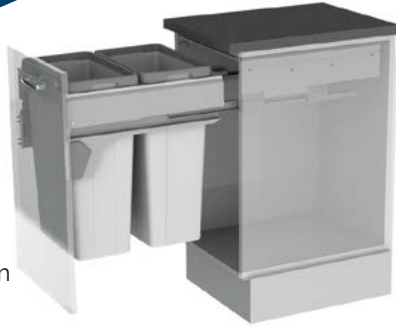

Under-bench Bins

INTEGRITY
your choice made easy

Side-Mounted Bins

SM 350 13WS

Capacity: 26L (2x 13L)
Cabinet width: 350mm
Size: W312-318 D506 H340mm
Colour: White

SM 350 18WS

Capacity: 36L (2x 18L)
Cabinet width: 350mm
Size: W312-318 D506 H470mm
Colour: White

SM 400 13WS

Capacity: 26L (2x 13L)
Cabinet width: 400mm
Size: W362-368 D506 H340mm
Colour: White

SM 400 18WS

Capacity: 36L (2x 18L)
Cabinet width: 400mm
Size: W362-368 D506 H470mm
Colour: White

Side-Mounted Bins

SM 450 35WS

Capacity: 70L (2x 35L)
Cabinet width: 450mm
Size: W412-418 D506 H590mm
Colour: White

Round Bins (continued)

RB 360 14SS

Capacity: 14L Round Bin
Cabinet: 400mm
Size: W320 D360 H360mm
Colour: Stainless Steel

Fitting: Fit to door hinge only
Install: Suggest install under sink

Bottom-Mounted Bins

BM 400 15WS

Capacity: 30L (2x 15L)
Cabinet width: 400mm
Size: W330 D490 H315mm
Colour: White

BM 400 18WS

Capacity: 36L (2x 18L)
Cabinet width: 400mm
Size: W330 D490 H385mm
Colour: White