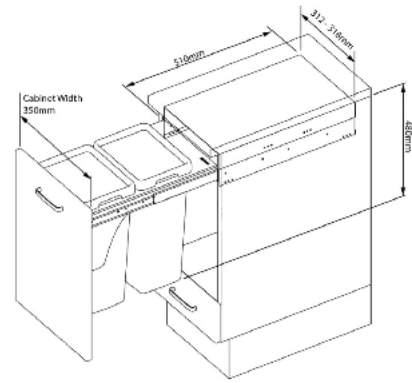

Under-bench Bins

INTEGRITY
your choice made easy

Side-Mounted Bins

SM 350 13WS

Capacity: 26L (2x 13L)
Cabinet width: 350mm
Size: W312-318 D506 H340mm
Colour: White

SM 350 18WS

Capacity: 36L (2x 18L)
Cabinet width: 350mm
Size: W312-318 D506 H470mm
Colour: White

SM 400 13WS

Capacity: 26L (2x 13L)
Cabinet width: 400mm
Size: W362-368 D506 H340mm
Colour: White

SM 400 18WS

Capacity: 36L (2x 18L)
Cabinet width: 400mm
Size: W362-368 D506 H470mm
Colour: White

Side-Mounted Bins

SM 450 35WS

Capacity: 70L (2x 35L)
Cabinet width: 450mm
Size: W412-418 D506 H590mm
Colour: White

Round Bins (continued)

RB 360 14SS

Capacity: 14L Round Bin
Cabinet: 400mm
Size: W320 D360 H360mm
Colour: Stainless Steel

Fitting: Fit to door hinge only
Install: Suggest install under sink

Bottom-Mounted Bins

BM 400 15WS

Capacity: 30L (2x 15L)
Cabinet width: 400mm
Size: W330 D490 H315mm
Colour: White

BM 400 18WS

Capacity: 36L (2x 18L)
Cabinet width: 400mm
Size: W330 D490 H385mm
Colour: White