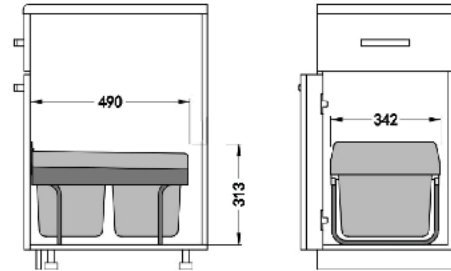

Under-bench Bins

INTEGRITY
your choice made easy

Side-Mounted Bins

SM 350 13WS

Capacity: 26L (2x 13L)
Cabinet width: 350mm
Size: W312-318 D506 H340mm
Colour: White

SM 350 18WS

Capacity: 36L (2x 18L)
Cabinet width: 350mm
Size: W312-318 D506 H470mm
Colour: White

SM 400 13WS

Capacity: 26L (2x 13L)
Cabinet width: 400mm
Size: W362-368 D506 H340mm
Colour: White

SM 400 18WS

Capacity: 36L (2x 18L)
Cabinet width: 400mm
Size: W362-368 D506 H470mm
Colour: White

Side-Mounted Bins

SM 450 35WS

Capacity: 70L (2x 35L)
Cabinet width: 450mm
Size: W412-418 D506 H590mm
Colour: White

Round Bins (continued)

RB 360 14SS

Capacity: 14L Round Bin
Cabinet: 400mm
Size: W320 D360 H360mm
Colour: Stainless Steel

Fitting: Fit to door hinge only
Install: Suggest install under sink

Bottom-Mounted Bins

BM 400 15WS

Capacity: 30L (2x 15L)
Cabinet width: 400mm
Size: W330 D490 H315mm
Colour: White

BM 400 18WS

Capacity: 36L (2x 18L)
Cabinet width: 400mm
Size: W330 D490 H385mm
Colour: White