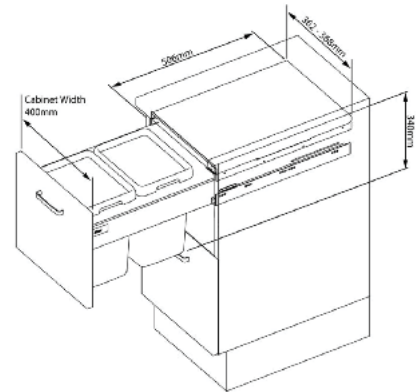

BM 400 1020WS

Capacity: 40L (2x 10L + 1x 20L)
Cabinet width: 400mm
Size: W330 D490 H430mm
Colour: White

BM 260 18WS

Capacity: 18L
Cabinet: 300mm minimum
Size: W262 D360 H370mm
Colour: White

Multi-Brand Bins (runners not supplied)

MB 400 13W

Capacity: 26L (2x 13L)
Cabinet width: 400mm
Size: W362-368 D506 H340mm
Colour: White

MB 400 13G

Capacity: 26L (2x 13L)
Cabinet width: 400mm
Size: W362-368 D506 H340mm
Colour: Grey

MB 400 18W

Capacity: 36L (2x 18L)
Cabinet width: 400mm
Size: W362-368 D506 H470mm
Colour: White

MB 400 18G

Capacity: 36L (2x 18L)
Cabinet width: 400mm
Size: W362-368 D506 H470mm
Colour: Grey

Multi-Brand Bins (runners not supplied) (continued)

MB 450 21W

Capacity: 42L (2x 21L)
Cabinet width: 450mm
Size: W412-418 D506 H470mm
Colour: White

MB 450 21G

Capacity: 42L (2x 21L)
Cabinet width: 450mm
Size: W412-418 D506 H470mm
Colour: Grey

CODES

SM: Side Mounted
RB: Round Bin

S: Soft-close runners
G: Grey

350/400/450 etc: Cabinet size

BM: Bottom Mounted
MB: Multi Brand - i.e. own runners 500mm
 Hettich, Blum, Grass (not supplied)