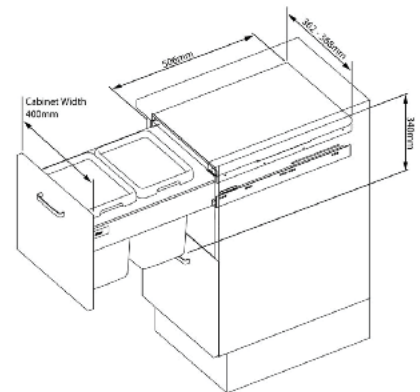

Under-bench Bins

INTEGRITY
your choice made easy

Side-Mounted Bins

SM 350 13WS

Capacity: 26L (2x 13L)
Cabinet width: 350mm
Size: W312-318 D506 H340mm
Colour: White

SM 350 18WS

Capacity: 36L (2x 18L)
Cabinet width: 350mm
Size: W312-318 D506 H470mm
Colour: White

Fitting: Fit to door hinge only
Install: Suggest install under sink

Bottom-Mounted Bins

BM 400 15WS

Capacity: 30L (2x 15L)
Cabinet width: 400mm
Size: W330 D490 H315mm
Colour: White

BM 400 18WS

Capacity: 36L (2x 18L)
Cabinet width: 400mm
Size: W330 D490 H385mm
Colour: White

BM 400 1020WS

Capacity: 40L (2x 10L + 1x 20L)
Cabinet width: 400mm
Size: W330 D490 H430mm
Colour: White

BM 260 18WS

Capacity: 18L
Cabinet: 300mm minimum
Size: W262 D360 H370mm
Colour: White

Multi-Brand Bins (runners not supplied)

MB 400 13W

Capacity: 26L (2x 13L)
Cabinet width: 400mm
Size: W362-368 D506 H340mm
Colour: White

MB 400 13G

Capacity: 26L (2x 13L)
Cabinet width: 400mm
Size: W362-368 D506 H340mm
Colour: Grey

MB 400 18W

Capacity: 36L (2x 18L)
Cabinet width: 400mm
Size: W362-368 D506 H470mm
Colour: White