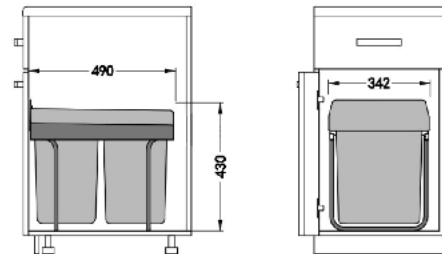

Under-bench Bins

INTEGRITY
your choice made easy

Side-Mounted Bins

SM 350 13WS

Capacity: 26L (2x 13L)
Cabinet width: 350mm
Size: W312-318 D506 H340mm
Colour: White

SM 350 18WS

Capacity: 36L (2x 18L)
Cabinet width: 350mm
Size: W312-318 D506 H470mm
Colour: White

SM 450 35WS

Capacity: 70L (2x 35L)
Cabinet width: 450mm
Size: W412-418 D506 H590mm
Colour: White

Round Bins (continued)

RB 360 14SS

Capacity: 14L Round Bin
Cabinet: 400mm
Size: W320 D360 H360mm
Colour: Stainless Steel

Fitting: Fit to door hinge only
Install: Suggest install under sink

Bottom-Mounted Bins

BM 400 15WS

Capacity: 30L (2x 15L)
Cabinet width: 400mm
Size: W330 D490 H315mm
Colour: White

BM 400 18WS

Capacity: 36L (2x 18L)
Cabinet width: 400mm
Size: W330 D490 H385mm
Colour: White

BM 400 1020WS

Capacity: 40L (2x 10L + 1x 20L)
Cabinet width: 400mm
Size: W330 D490 H430mm
Colour: White

BM 260 18WS

Capacity: 18L
Cabinet: 300mm minimum
Size: W262 D360 H370mm
Colour: White

Multi-Brand Bins (runners not supplied)