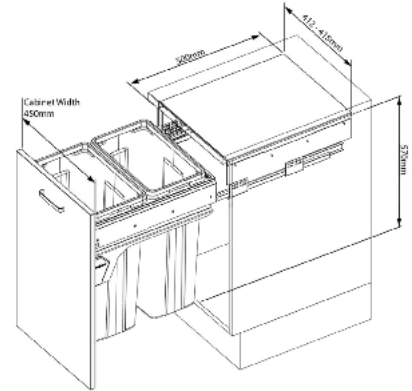

Under-bench Bins

INTEGRITY
your choice made easy

Side-Mounted Bins

SM 350 13WS

Capacity: 26L (2x 13L)
Cabinet width: 350mm
Size: W312-318 D506 H340mm
Colour: White

SM 350 18WS

Capacity: 36L (2x 18L)
Cabinet width: 350mm
Size: W312-318 D506 H470mm
Colour: White

SM 400 13WS

Capacity: 26L (2x 13L)
Cabinet width: 400mm
Size: W362-368 D506 H340mm
Colour: White

SM 400 18WS

Capacity: 36L (2x 18L)
Cabinet width: 400mm
Size: W362-368 D506 H470mm
Colour: White

Side-Mounted Bins

SM 450 35WS

Capacity: 70L (2x 35L)
Cabinet width: 450mm
Size: W412-418 D506 H590mm
Colour: White

Round Bins (continued)

RB 360 14SS

Capacity: 14L Round Bin
Cabinet: 400mm
Size: W320 D360 H360mm
Colour: Stainless Steel

Fitting: Fit to door hinge only
Install: Suggest install under sink

Bottom-Mounted Bins

BM 400 15WS

Capacity: 30L (2x 15L)
Cabinet width: 400mm
Size: W330 D490 H315mm
Colour: White

BM 400 18WS

Capacity: 36L (2x 18L)
Cabinet width: 400mm
Size: W330 D490 H385mm
Colour: White