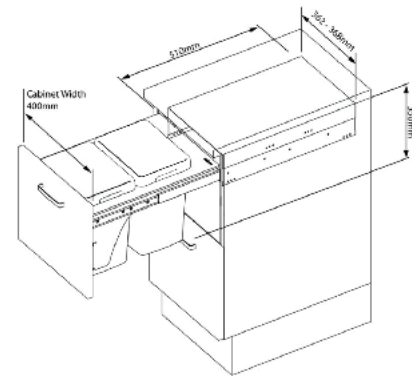

Under-bench Bins

INTEGRITY
your choice made easy

Side-Mounted Bins

SM 350 13WS

Capacity: 26L (2x 13L)
Cabinet width: 350mm
Size: W312-318 D506 H340mm
Colour: White

SM 350 18WS

Capacity: 36L (2x 18L)
Cabinet width: 350mm
Size: W312-318 D506 H470mm
Colour: White

SM 400 13WS

Capacity: 26L (2x 13L)
Cabinet width: 400mm
Size: W362-368 D506 H340mm
Colour: White

SM 400 18WS

Capacity: 36L (2x 18L)
Cabinet width: 400mm
Size: W362-368 D506 H470mm
Colour: White

Side-Mounted Bins

SM 450 35WS

Capacity: 70L (2x 35L)
Cabinet width: 450mm
Size: W412-418 D506 H590mm
Colour: White

Round Bins (continued)

RB 360 14SS

Capacity: 14L Round Bin
Cabinet: 400mm
Size: W320 D360 H360mm
Colour: Stainless Steel

Fitting: Fit to door hinge only
Install: Suggest install under sink

Bottom-Mounted Bins

BM 400 15WS

Capacity: 30L (2x 15L)
Cabinet width: 400mm
Size: W330 D490 H315mm
Colour: White

BM 400 18WS

Capacity: 36L (2x 18L)
Cabinet width: 400mm
Size: W330 D490 H385mm
Colour: White