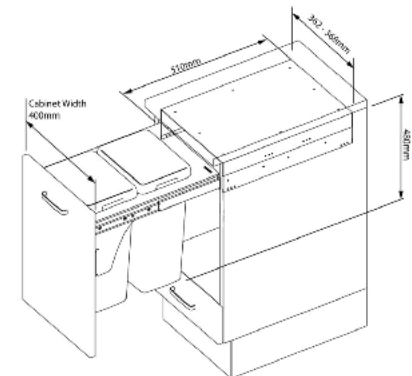

Under-bench Bins

INTEGRITY
your choice made easy

Side-Mounted Bins

SM 350 13WS

Capacity: 26L (2x 13L)
Cabinet width: 350mm
Size: W312-318 D506 H340mm
Colour: White

SM 350 18WS

Capacity: 36L (2x 18L)
Cabinet width: 350mm
Size: W312-318 D506 H470mm
Colour: White

SM 400 13WS

Capacity: 26L (2x 13L)
Cabinet width: 400mm
Size: W362-368 D506 H340mm
Colour: White

SM 400 18WS

Capacity: 36L (2x 18L)
Cabinet width: 400mm
Size: W362-368 D506 H470mm
Colour: White

Side-Mounted Bins

SM 450 35WS

Capacity: 70L (2x 35L)
Cabinet width: 450mm
Size: W412-418 D506 H590mm
Colour: White

Round Bins (continued)

RB 360 14SS

Capacity: 14L Round Bin
Cabinet: 400mm
Size: W320 D360 H360mm
Colour: Stainless Steel

Fitting: Fit to door hinge only
Install: Suggest install under sink

Bottom-Mounted Bins

BM 400 15WS

Capacity: 30L (2x 15L)
Cabinet width: 400mm
Size: W330 D490 H315mm
Colour: White

BM 400 18WS

Capacity: 36L (2x 18L)
Cabinet width: 400mm
Size: W330 D490 H385mm
Colour: White