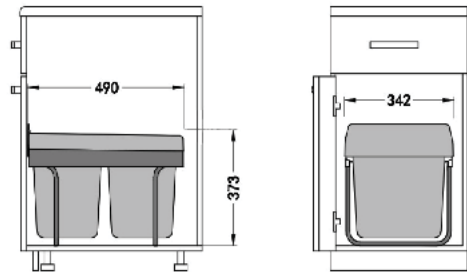

Under-bench Bins

INTEGRITY
your choice made easy

Side-Mounted Bins

SM 350 13WS

Capacity: 26L (2x 13L)
Cabinet width: 350mm
Size: W312-318 D506 H340mm
Colour: White

SM 350 18WS

Capacity: 36L (2x 18L)
Cabinet width: 350mm
Size: W312-318 D506 H470mm
Colour: White

SM 450 35WS

Capacity: 70L (2x 35L)
Cabinet width: 450mm
Size: W412-418 D506 H590mm
Colour: White

Round Bins (continued)

RB 360 14SS

Capacity: 14L Round Bin
Cabinet: 400mm
Size: W320 D360 H360mm
Colour: Stainless Steel

Fitting: Fit to door hinge only
Install: Suggest install under sink

Bottom-Mounted Bins

BM 400 15WS

Capacity: 30L (2x 15L)
Cabinet width: 400mm
Size: W330 D490 H315mm
Colour: White

BM 400 18WS

Capacity: 36L (2x 18L)
Cabinet width: 400mm
Size: W330 D490 H385mm
Colour: White

BM 400 1020WS

Capacity: 40L (2x 10L + 1x 20L)
Cabinet width: 400mm
Size: W330 D490 H430mm
Colour: White

BM 260 18WS

Capacity: 18L
Cabinet: 300mm minimum
Size: W262 D360 H370mm
Colour: White

Multi-Brand Bins (runners not supplied)