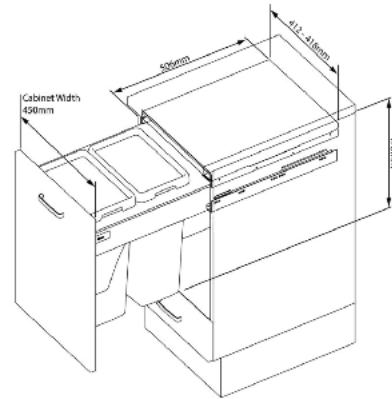

MB 400 13W

Capacity: 26L (2x 13L)
Cabinet width: 400mm
Size: W362-368 D506 H340mm
Colour: White

MB 400 13G

Capacity: 26L (2x 13L)
Cabinet width: 400mm
Size: W362-368 D506 H340mm
Colour: Grey

MB 400 18W

Capacity: 36L (2x 18L)
Cabinet width: 400mm
Size: W362-368 D506 H470mm
Colour: White

MB 400 18G

Capacity: 36L (2x 18L)
Cabinet width: 400mm
Size: W362-368 D506 H470mm
Colour: Grey

Multi-Brand Bins (runners not supplied) (continued)

MB 450 21W

Capacity: 42L (2x 21L)
Cabinet width: 450mm
Size: W412-418 D506 H470mm
Colour: White

MB 450 21G

Capacity: 42L (2x 21L)
Cabinet width: 450mm
Size: W412-418 D506 H470mm
Colour: Grey

CODES

SM: Side Mounted
RB: Round Bin

S: Soft-close runners
G: Grey

350/400/450 etc: Cabinet size

BM: Bottom Mounted
MB: Multi Brand - i.e. own runners 500mm
 Hettich, Blum, Grass (not supplied)