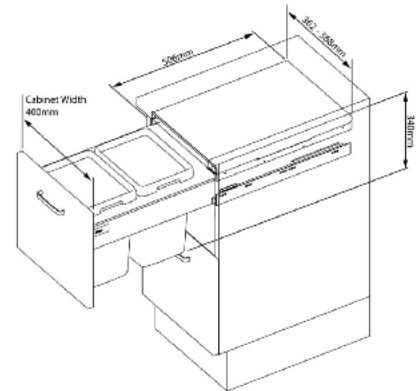

BM 400 1020WS

Capacity: 40L (2x 10L + 1x 20L)
Cabinet width: 400mm
Size: W330 D490 H430mm
Colour: White

BM 260 18WS

Capacity: 18L
Cabinet: 300mm minimum
Size: W262 D360 H370mm
Colour: White

Multi-Brand Bins (runners not supplied)

MB 400 13W

Capacity: 26L (2x 13L)
Cabinet width: 400mm
Size: W362-368 D506 H340mm
Colour: White

MB 400 13G

Capacity: 26L (2x 13L)
Cabinet width: 400mm
Size: W362-368 D506 H340mm
Colour: Grey

MB 400 18W

Capacity: 36L (2x 18L)
Cabinet width: 400mm
Size: W362-368 D506 H470mm
Colour: White

MB 400 18G

Capacity: 36L (2x 18L)
Cabinet width: 400mm
Size: W362-368 D506 H470mm
Colour: Grey

Multi-Brand Bins (runners not supplied) (continued)

MB 450 21W

Capacity: 42L (2x 21L)
Cabinet width: 450mm
Size: W412-418 D506 H470mm
Colour: White

MB 450 21G

Capacity: 42L (2x 21L)
Cabinet width: 450mm
Size: W412-418 D506 H470mm
Colour: Grey

CODES

SM: Side Mounted
RB: Round Bin

S: Soft-close runners
G: Grey

350/400/450 etc: Cabinet size

BM: Bottom Mounted
MB: Multi Brand - i.e. own runners 500mm
 Hettich, Blum, Grass (not supplied)