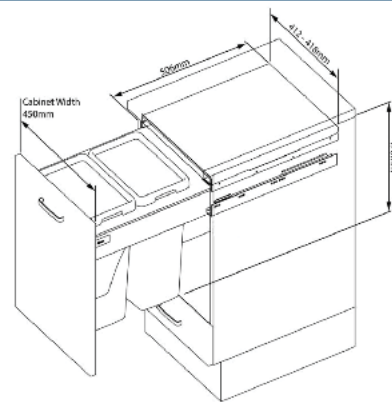

MB 400 13W

Capacity: 26L (2x 13L)
Cabinet width: 400mm
Size: W362-368 D506 H340mm
Colour: White

MB 400 13G

Capacity: 26L (2x 13L)
Cabinet width: 400mm
Size: W362-368 D506 H340mm
Colour: Grey

MB 400 18W

Capacity: 36L (2x 18L)
Cabinet width: 400mm
Size: W362-368 D506 H470mm
Colour: White

MB 400 18G

Capacity: 36L (2x 18L)
Cabinet width: 400mm
Size: W362-368 D506 H470mm
Colour: Grey

Multi-Brand Bins (runners not supplied) (continued)

MB 450 21W

Capacity: 42L (2x 21L)
Cabinet width: 450mm
Size: W412-418 D506 H470mm
Colour: White

MB 450 21G

Capacity: 42L (2x 21L)
Cabinet width: 450mm
Size: W412-418 D506 H470mm
Colour: Grey

CODES

SM: Side Mounted
RB: Round Bin

S: Soft-close runners
G: Grey

350/400/450 etc: Cabinet size

BM: Bottom Mounted
MB: Multi Brand - i.e. own runners 500mm
 Hettich, Blum, Grass (not supplied)