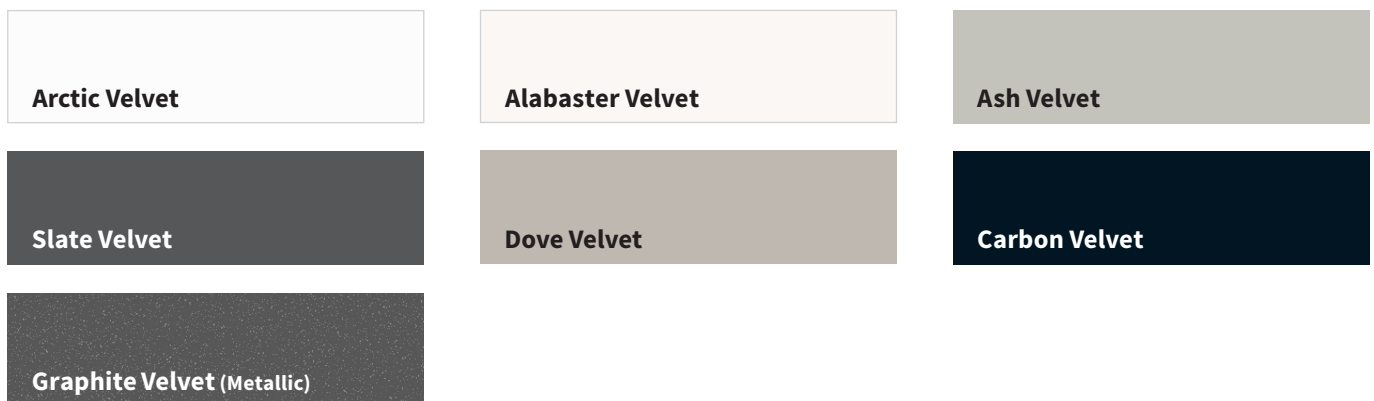

* SINGLE FACE GLOSS PANELS ALSO AVAILABLE IN ARCTIC COLOUR.

StyleLite Velvet Panels

Featuring a silky matte finish with increased scratch resistance, StyleLite Velvet Panels consist of StyleLite Velvet Sheet laminated front and back. The velvet finish features enhanced scratch resistance, however it is not repairable if damaged.

StyleLite SuperMatte

Featuring resistant to micro-scratching and abrasion. The robust surface minimises the effects from impact damage, acid based solvents and household chemicals. Resists fingerprint marking and is easy to clean, repels unwanted liquid and resistant to mould growth.

StyleLite Colour Range - February 2019

Gloss Range Colour matched high gloss edge band is also available, to achieve a near seamless finish.

Velvet Matte Range Colour matched Velvet edge band is also available, to achieve a near seamless finish.

SuperMatte Range Colour matched SuperMatte edge band is also available, to achieve a near seamless finish.

176-151117 V6 070219

www.stylelite.co.nz

A: 22D Kaimiro St, Pukete,
Hamilton 3141, NZ

P: 021 778 044