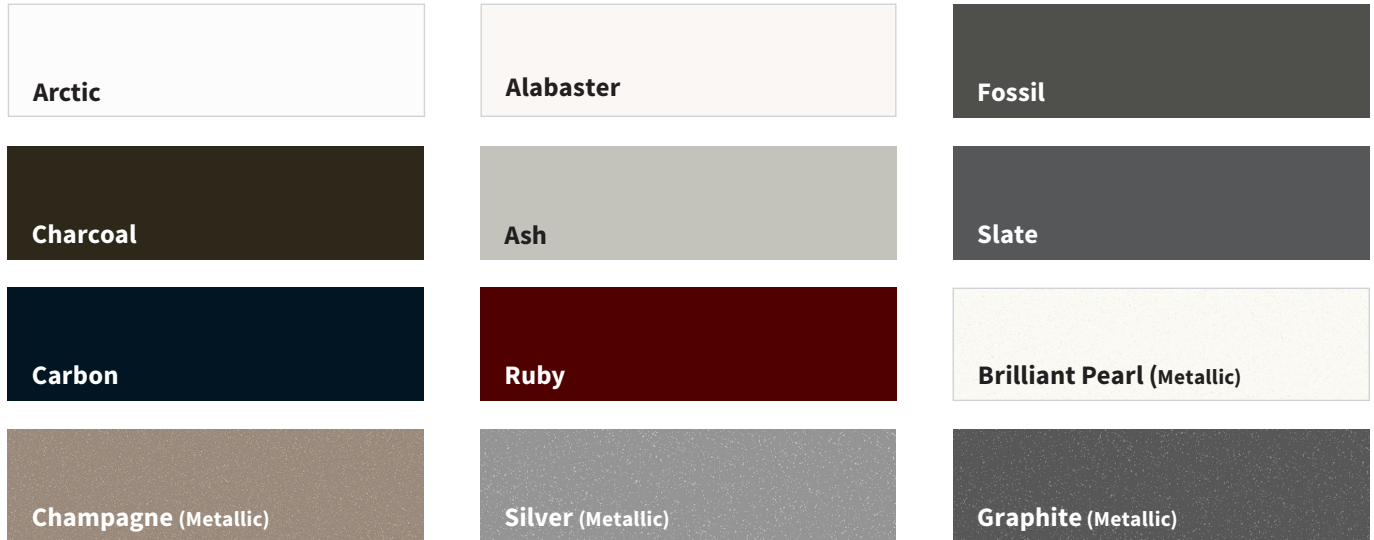

* SINGLE FACE GLOSS PANELS ALSO AVAILABLE IN ARCTIC COLOUR.

StyleLite Velvet Panels

Featuring a silky matte finish with increased scratch resistance, StyleLite Velvet Panels consist of StyleLite Velvet Sheet laminated front and back. The velvet finish features enhanced scratch resistance, however it is not repairable if damaged.

StyleLite Colour Range - February 2019

Gloss Range Colour matched high gloss edge band is also available, to achieve a near seamless finish.

Velvet Matte Range Colour matched Velvet edge band is also available, to achieve a near seamless finish.