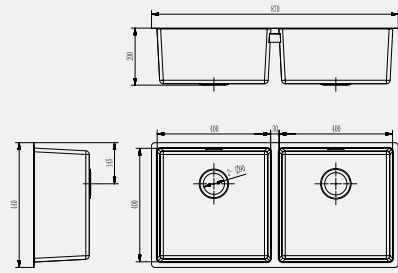

Double bowl
250 x 400 / 200 deep
400 x 400 / 200 deep

Misa

Double bowl
400 x 400 / 200 deep
250 x 400 / 200 deep

Burano

Double Bowl
400 x 450 / 200 deep
400 x 340 / 200 deep

Sinks – Single Bowl

Marano

Single bowl
400 x 400 / 200 deep

Sinks – Single Bowl with Drainer

Alento

Single bowl, drainer
820 x 500 with
350 x 410 / 190 deep

Basento

Single bowl, drainer
800 x 500 with
340 x 400 / 180 deep

Jessico

Single bowl, drainer
No tap landing
860 x 500 with
400 x 400 / 200 deep

Lancio

Single bowl, drainer
No tap landing
860 x 500 with
400 x 400 / 200 deep

Sinks – 1 ¼ Bowl with Drainer

Sangro

1 ¼ Bowl + drainer
1020 x 500 with
350 x 400 / 190 deep
165 x 300 / 130 deep

Arno

1 ¼ Bowl + drainer
1000 x 500 with
340 x 400 / 180 deep
170 x 300 / 150 deep

Sinks – Double Bowl (continued)

Nera

Double bowl
400 x 400 / 200 deep
400 x 400 / 200 deep

Aruzo

Double bowl
400 x 400 / 200 deep
180 x 400 / 180 deep

Chianti

Double bowl
180 x 400 / 180 deep
400 x 400 / 200 deep