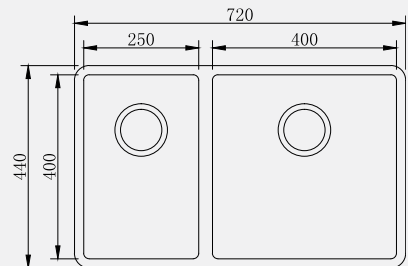

Sinks

INTEGRITY
your choice made easy

Sinks – Double Bowl

Savio

Double bowl
155 x 400 / 150 deep
400 x 400 / 200 deep

Belice

Double bowl
400 x 400 / 200 deep
155 x 400 / 150 deep

Nevola

Double bowl
250 x 400 / 200 deep
400 x 400 / 200 deep

Misa

Double bowl
400 x 400 / 200 deep
250 x 400 / 200 deep

Burano

Double Bowl
400 x 450 / 200 deep
400 x 340 / 200 deep

Sinks – Single Bowl

Marano

Single bowl
400 x 400 / 200 deep

Sinks – Single Bowl with Drainer

Alento

Single bowl, drainer
820 x 500 with
350 x 410 / 190 deep

Basento

Single bowl, drainer
800 x 500 with
340 x 400 / 180 deep

Jessico

Single bowl, drainer
No tap landing
860 x 500 with
400 x 400 / 200 deep

Lancio

Single bowl, drainer
No tap landing
860 x 500 with
400 x 400 / 200 deep

Sinks – 1 ¼ Bowl with Drainer

Sangro

1 ¼ Bowl + drainer
1020 x 500 with
350 x 400 / 190 deep
165 x 300 / 130 deep

Arno

1 ¼ Bowl + drainer
1000 x 500 with
340 x 400 / 180 deep
170 x 300 / 150 deep