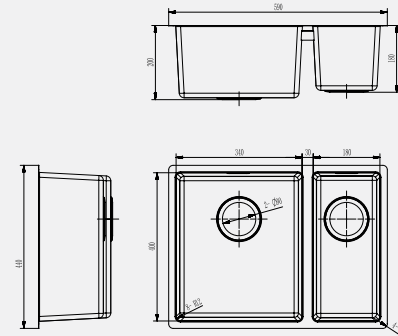

Double bowl
250 x 400 / 200 deep
400 x 400 / 200 deep

Misa

Double bowl
400 x 400 / 200 deep
250 x 400 / 200 deep

Burano

Double Bowl
400 x 450 / 200 deep
400 x 340 / 200 deep

Sinks – Single Bowl

Marano

Single bowl
400 x 400 / 200 deep

Sinks – Single Bowl with Drainer

Alento

Single bowl, drainer
820 x 500 with
350 x 410 / 190 deep

Basento

Single bowl, drainer
800 x 500 with
340 x 400 / 180 deep

Jessico

Single bowl, drainer
No tap landing
860 x 500 with
400 x 400 / 200 deep

Lancio

Single bowl, drainer
No tap landing
860 x 500 with
400 x 400 / 200 deep

Sinks – 1 ¼ Bowl with Drainer

Sangro

1 ¼ Bowl + drainer
1020 x 500 with
350 x 400 / 190 deep
165 x 300 / 130 deep

Arno

1 ¼ Bowl + drainer
1000 x 500 with
340 x 400 / 180 deep
170 x 300 / 150 deep

Sinks – Double Bowl (continued)

Nera

Double bowl
400 x 400 / 200 deep
400 x 400 / 200 deep

Aruzo

Double bowl
400 x 400 / 200 deep
180 x 400 / 180 deep

Chianti

Double bowl
180 x 400 / 180 deep
400 x 400 / 200 deep