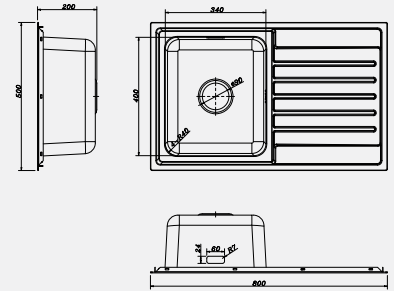

Double bowl
250 x 400 / 200 deep
400 x 400 / 200 deep

Misa

Double bowl
400 x 400 / 200 deep
250 x 400 / 200 deep

Burano

Double Bowl
400 x 450 / 200 deep
400 x 340 / 200 deep

Sinks – Single Bowl

Marano

Single bowl
400 x 400 / 200 deep

Sinks – Single Bowl with Drainer

Alento

Single bowl, drainer
820 x 500 with
350 x 410 / 190 deep

Basento

Single bowl, drainer
800 x 500 with
340 x 400 / 180 deep

Jessico

Single bowl, drainer
No tap landing
860 x 500 with
400 x 400 / 200 deep

Lancio

Single bowl, drainer
No tap landing
860 x 500 with
400 x 400 / 200 deep

Sinks – 1 ¼ Bowl with Drainer

Sangro

1 ¼ Bowl + drainer
1020 x 500 with
350 x 400 / 190 deep
165 x 300 / 130 deep

Arno

1 ¼ Bowl + drainer
1000 x 500 with
340 x 400 / 180 deep
170 x 300 / 150 deep

Sinks – Double Bowl (continued)

Nera

Double bowl
400 x 400 / 200 deep
400 x 400 / 200 deep

Aruzo

Double bowl
400 x 400 / 200 deep
180 x 400 / 180 deep

Chianti

Double bowl
180 x 400 / 180 deep
400 x 400 / 200 deep