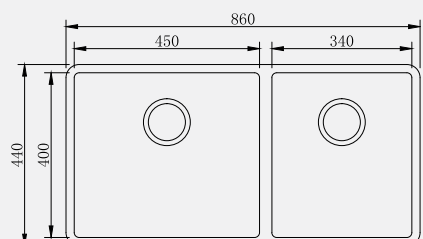

Double bowl
250 x 400 / 200 deep
400 x 400 / 200 deep

Misa

Double bowl
400 x 400 / 200 deep
250 x 400 / 200 deep

Burano

Double Bowl
400 x 450 / 200 deep
400 x 340 / 200 deep

Sinks – Single Bowl

Marano

Single bowl
400 x 400 / 200 deep

Sinks – Single Bowl with Drainer

Alento

Single bowl, drainer
820 x 500 with
350 x 410 / 190 deep

Basento

Single bowl, drainer
800 x 500 with
340 x 400 / 180 deep

Jessico

Single bowl, drainer
No tap landing
860 x 500 with
400 x 400 / 200 deep

Lancio

Single bowl, drainer
No tap landing
860 x 500 with
400 x 400 / 200 deep

Sinks – 1 ¼ Bowl with Drainer

Sangro

1 ¼ Bowl + drainer
1020 x 500 with
350 x 400 / 190 deep
165 x 300 / 130 deep

Arno

1 ¼ Bowl + drainer
1000 x 500 with
340 x 400 / 180 deep
170 x 300 / 150 deep

Sinks – Double Bowl (continued)

Nera

Double bowl
400 x 400 / 200 deep
400 x 400 / 200 deep

Aruzo

Double bowl
400 x 400 / 200 deep
180 x 400 / 180 deep

Chianti

Double bowl
180 x 400 / 180 deep
400 x 400 / 200 deep