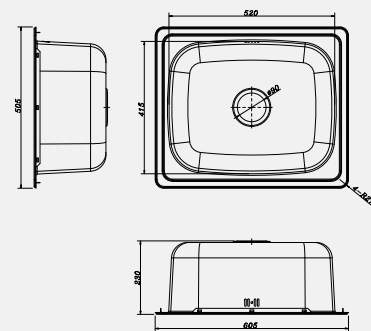

Double bowl
250 x 400 / 200 deep
400 x 400 / 200 deep

Misa

Double bowl
400 x 400 / 200 deep
250 x 400 / 200 deep

Burano

Double Bowl
400 x 450 / 200 deep
400 x 340 / 200 deep

Sinks – Single Bowl

Marano

Single bowl
400 x 400 / 200 deep

Cando

Single bowl
450 x 400 / 200 deep

Adige

Single bowl
500 x 400 / 200 deep

Piave

Single laundry bowl
600 x 500 / 240 deep

Pedro

Single laundry bowl
500 x 400 / 230 deep

Sinks – Single Bowl with Drainer

Alento

Single bowl, drainer
820 x 500 with
350 x 410 / 190 deep

Basento

Single bowl, drainer
800 x 500 with
340 x 400 / 180 deep

Jessico

Single bowl, drainer
No tap landing
860 x 500 with
400 x 400 / 200 deep

Lancio

Single bowl, drainer
No tap landing
860 x 500 with
400 x 400 / 200 deep

Sinks – 1 ¼ Bowl with Drainer

Sangro

1 ¼ Bowl + drainer
1020 x 500 with
350 x 400 / 190 deep
165 x 300 / 130 deep

Arno

1 ¼ Bowl + drainer
1000 x 500 with
340 x 400 / 180 deep
170 x 300 / 150 deep