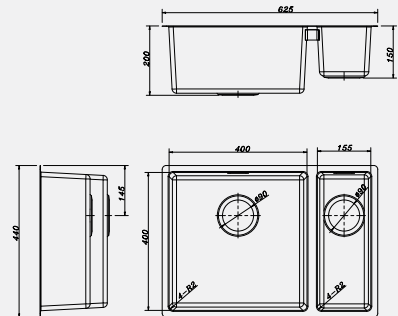

Sinks

INTEGRITY
your choice made easy

Sinks – Double Bowl

Savio

Double bowl
155 x 400 / 150 deep
400 x 400 / 200 deep

Belice

Double bowl
400 x 400 / 200 deep
155 x 400 / 150 deep

Nevola

Double bowl
250 x 400 / 200 deep
400 x 400 / 200 deep

Misa

Double bowl
400 x 400 / 200 deep
250 x 400 / 200 deep

Burano

Double Bowl
400 x 450 / 200 deep
400 x 340 / 200 deep

Sinks – Single Bowl

Marano

Single bowl
400 x 400 / 200 deep

Sinks – Single Bowl with Drainer

Alento

Single bowl, drainer
820 x 500 with
350 x 410 / 190 deep

Basento

Single bowl, drainer
800 x 500 with
340 x 400 / 180 deep

Jessico

Single bowl, drainer
No tap landing
860 x 500 with
400 x 400 / 200 deep

Lancio

Single bowl, drainer
No tap landing
860 x 500 with
400 x 400 / 200 deep

Sinks – 1 ¼ Bowl with Drainer

Sangro

1 ¼ Bowl + drainer
1020 x 500 with
350 x 400 / 190 deep
165 x 300 / 130 deep

Arno

1 ¼ Bowl + drainer
1000 x 500 with
340 x 400 / 180 deep
170 x 300 / 150 deep