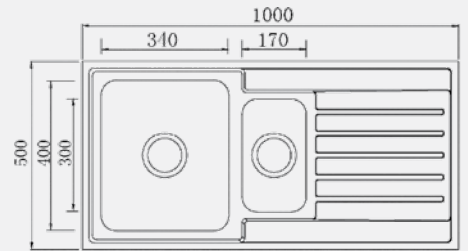

Double bowl
250 x 400 / 200 deep
400 x 400 / 200 deep

Misa

Double bowl
400 x 400 / 200 deep
250 x 400 / 200 deep

Burano

Double Bowl
400 x 450 / 200 deep
400 x 340 / 200 deep

Sinks – Single Bowl

Marano

Single bowl
400 x 400 / 200 deep

Sinks – Single Bowl with Drainer

Alento

Single bowl, drainer
820 x 500 with
350 x 410 / 190 deep

Basento

Single bowl, drainer
800 x 500 with
340 x 400 / 180 deep

Jessico

Single bowl, drainer
No tap landing
860 x 500 with
400 x 400 / 200 deep

Lancio

Single bowl, drainer
No tap landing
860 x 500 with
400 x 400 / 200 deep

Sinks – 1 ¼ Bowl with Drainer

Sangro

1 ¼ Bowl + drainer
1020 x 500 with
350 x 400 / 190 deep
165 x 300 / 130 deep

Arno

1 ¼ Bowl + drainer
1000 x 500 with
340 x 400 / 180 deep
170 x 300 / 150 deep

Sinks – Double Bowl (continued)

Nera

Double bowl
400 x 400 / 200 deep
400 x 400 / 200 deep

Aruzo

Double bowl
400 x 400 / 200 deep
180 x 400 / 180 deep

Chianti

Double bowl
180 x 400 / 180 deep
400 x 400 / 200 deep