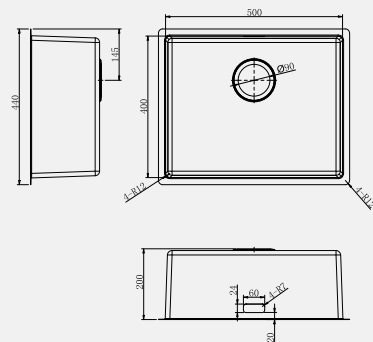

Adige

Single bowl
500 x 400 / 200 deep