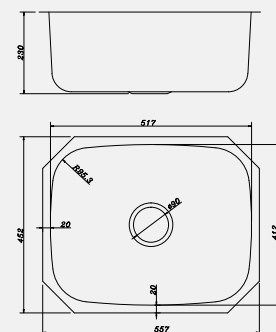

Double bowl
250 x 400 / 200 deep
400 x 400 / 200 deep

Misa

Double bowl
400 x 400 / 200 deep
250 x 400 / 200 deep

Burano

Double Bowl
400 x 450 / 200 deep
400 x 340 / 200 deep

Sinks – Single Bowl

Marano

Single bowl
400 x 400 / 200 deep

Cando

Single bowl
450 x 400 / 200 deep

Adige

Single bowl
500 x 400 / 200 deep

Piave

Single laundry bowl
600 x 500 / 240 deep

Pedro

Single laundry bowl
500 x 400 / 230 deep

Sinks – Single Bowl with Drainer

Alento

Single bowl, drainer
820 x 500 with
350 x 410 / 190 deep

Basento

Single bowl, drainer
800 x 500 with
340 x 400 / 180 deep

Jessico

Single bowl, drainer
No tap landing
860 x 500 with
400 x 400 / 200 deep

Lancio

Single bowl, drainer
No tap landing
860 x 500 with
400 x 400 / 200 deep

Sinks – 1 ¼ Bowl with Drainer

Sangro

1 ¼ Bowl + drainer
1020 x 500 with
350 x 400 / 190 deep
165 x 300 / 130 deep

Arno

1 ¼ Bowl + drainer
1000 x 500 with
340 x 400 / 180 deep
170 x 300 / 150 deep