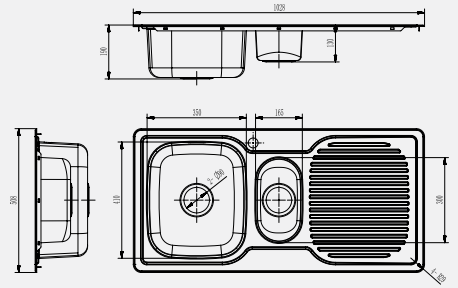

Double bowl
250 x 400 / 200 deep
400 x 400 / 200 deep

Misa

Double bowl
400 x 400 / 200 deep
250 x 400 / 200 deep

Burano

Double Bowl
400 x 450 / 200 deep
400 x 340 / 200 deep

Sinks – Single Bowl

Marano

Single bowl
400 x 400 / 200 deep

Sinks – Single Bowl with Drainer

Alento

Single bowl, drainer
820 x 500 with
350 x 410 / 190 deep

Basento

Single bowl, drainer
800 x 500 with
340 x 400 / 180 deep

Jessico

Single bowl, drainer
No tap landing
860 x 500 with
400 x 400 / 200 deep

Lancio

Single bowl, drainer
No tap landing
860 x 500 with
400 x 400 / 200 deep

Sinks – 1 ¼ Bowl with Drainer

Sangro

1 ¼ Bowl + drainer
1020 x 500 with
350 x 400 / 190 deep
165 x 300 / 130 deep

Arno

1 ¼ Bowl + drainer
1000 x 500 with
340 x 400 / 180 deep
170 x 300 / 150 deep

Sinks – Double Bowl (continued)

Nera

Double bowl
400 x 400 / 200 deep
400 x 400 / 200 deep

Aruzo

Double bowl
400 x 400 / 200 deep
180 x 400 / 180 deep

Chianti

Double bowl
180 x 400 / 180 deep
400 x 400 / 200 deep