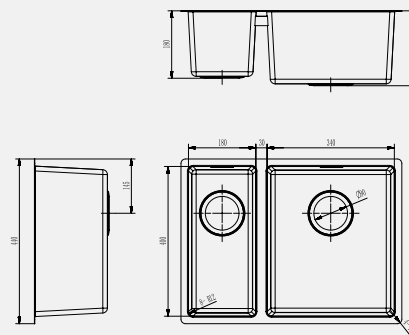

Double bowl
250 x 400 / 200 deep
400 x 400 / 200 deep

Misa

Double bowl
400 x 400 / 200 deep
250 x 400 / 200 deep

Burano

Double Bowl
400 x 450 / 200 deep
400 x 340 / 200 deep

Sinks – Single Bowl

Marano

Single bowl
400 x 400 / 200 deep

Sinks – Single Bowl with Drainer

Alento

Single bowl, drainer
820 x 500 with
350 x 410 / 190 deep

Basento

Single bowl, drainer
800 x 500 with
340 x 400 / 180 deep

Jessico

Single bowl, drainer
No tap landing
860 x 500 with
400 x 400 / 200 deep

Lancio

Single bowl, drainer
No tap landing
860 x 500 with
400 x 400 / 200 deep

Sinks – 1 ¼ Bowl with Drainer

Sangro

1 ¼ Bowl + drainer
1020 x 500 with
350 x 400 / 190 deep
165 x 300 / 130 deep

Arno

1 ¼ Bowl + drainer
1000 x 500 with
340 x 400 / 180 deep
170 x 300 / 150 deep

Sinks – Double Bowl (continued)

Nera

Double bowl
400 x 400 / 200 deep
400 x 400 / 200 deep

Aruzo

Double bowl
400 x 400 / 200 deep
180 x 400 / 180 deep

Chianti

Double bowl
180 x 400 / 180 deep
400 x 400 / 200 deep