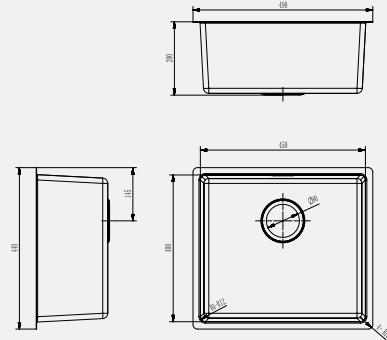

Cando

Single bowl
450 x 400 / 200 deep