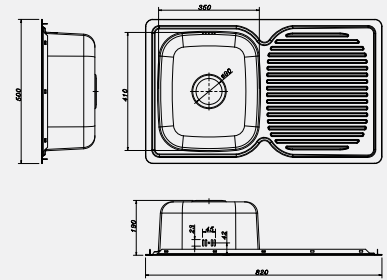

Double bowl
250 x 400 / 200 deep
400 x 400 / 200 deep

Misa

Double bowl
400 x 400 / 200 deep
250 x 400 / 200 deep

Burano

Double Bowl
400 x 450 / 200 deep
400 x 340 / 200 deep

Sinks – Single Bowl

Marano

Single bowl
400 x 400 / 200 deep

Cando

Single bowl
450 x 400 / 200 deep

Adige

Single bowl
500 x 400 / 200 deep

Piave

Single laundry bowl
600 x 500 / 240 deep

Pedro

Single laundry bowl
500 x 400 / 230 deep

Sinks – Single Bowl with Drainer

Alento

Single bowl, drainer
820 x 500 with
350 x 410 / 190 deep

Basento

Single bowl, drainer
800 x 500 with
340 x 400 / 180 deep

Jessico

Single bowl, drainer
No tap landing
860 x 500 with
400 x 400 / 200 deep

Lancio

Single bowl, drainer
No tap landing
860 x 500 with
400 x 400 / 200 deep

Sinks – 1 ¼ Bowl with Drainer

Sangro

1 ¼ Bowl + drainer
1020 x 500 with
350 x 400 / 190 deep
165 x 300 / 130 deep

Arno

1 ¼ Bowl + drainer
1000 x 500 with
340 x 400 / 180 deep
170 x 300 / 150 deep