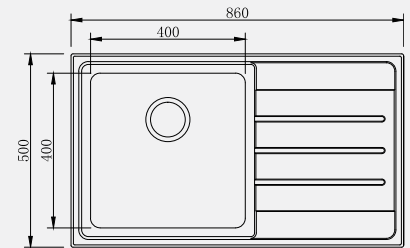

Double bowl
250 x 400 / 200 deep
400 x 400 / 200 deep

Misa

Double bowl
400 x 400 / 200 deep
250 x 400 / 200 deep

Burano

Double Bowl
400 x 450 / 200 deep
400 x 340 / 200 deep

Sinks – Single Bowl

Marano

Single bowl
400 x 400 / 200 deep

Sinks – Single Bowl with Drainer

Alento

Single bowl, drainer
820 x 500 with
350 x 410 / 190 deep

Basento

Single bowl, drainer
800 x 500 with
340 x 400 / 180 deep

Jessico

Single bowl, drainer
No tap landing
860 x 500 with
400 x 400 / 200 deep

Lancio

Single bowl, drainer
No tap landing
860 x 500 with
400 x 400 / 200 deep

Sinks – 1 ¼ Bowl with Drainer

Sangro

1 ¼ Bowl + drainer
1020 x 500 with
350 x 400 / 190 deep
165 x 300 / 130 deep

Arno

1 ¼ Bowl + drainer
1000 x 500 with
340 x 400 / 180 deep
170 x 300 / 150 deep

Sinks – Double Bowl (continued)

Nera

Double bowl
400 x 400 / 200 deep
400 x 400 / 200 deep

Aruzo

Double bowl
400 x 400 / 200 deep
180 x 400 / 180 deep

Chianti

Double bowl
180 x 400 / 180 deep
400 x 400 / 200 deep