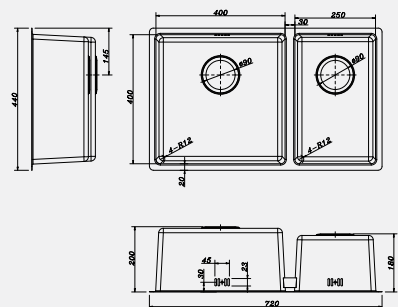

Sinks

INTEGRITY
your choice made easy

Sinks – Double Bowl

Savio

Double bowl
155 x 400 / 150 deep
400 x 400 / 200 deep

Belice

Double bowl
400 x 400 / 200 deep
155 x 400 / 150 deep

Nevola

Double bowl
250 x 400 / 200 deep
400 x 400 / 200 deep

Misa

Double bowl
400 x 400 / 200 deep
250 x 400 / 200 deep

Burano

Double Bowl
400 x 450 / 200 deep
400 x 340 / 200 deep

Sinks – Single Bowl

Marano

Single bowl
400 x 400 / 200 deep

Sinks – Single Bowl with Drainer

Alento

Single bowl, drainer
820 x 500 with
350 x 410 / 190 deep

Basento

Single bowl, drainer
800 x 500 with
340 x 400 / 180 deep

Jessico

Single bowl, drainer
No tap landing
860 x 500 with
400 x 400 / 200 deep

Lancio

Single bowl, drainer
No tap landing
860 x 500 with
400 x 400 / 200 deep

Sinks – 1 ¼ Bowl with Drainer

Sangro

1 ¼ Bowl + drainer
1020 x 500 with
350 x 400 / 190 deep
165 x 300 / 130 deep

Arno

1 ¼ Bowl + drainer
1000 x 500 with
340 x 400 / 180 deep
170 x 300 / 150 deep