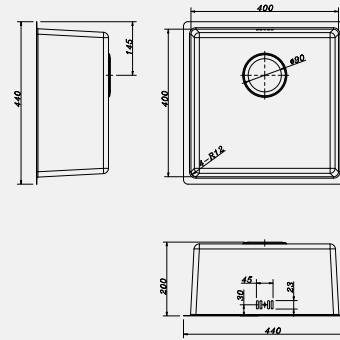

Double bowl
250 x 400 / 200 deep
400 x 400 / 200 deep

Misa

Double bowl
400 x 400 / 200 deep
250 x 400 / 200 deep

Burano

Double Bowl
400 x 450 / 200 deep
400 x 340 / 200 deep

Sinks – Single Bowl

Marano

Single bowl
400 x 400 / 200 deep

Sinks – Single Bowl with Drainer

Alento

Single bowl, drainer
820 x 500 with
350 x 410 / 190 deep

Basento

Single bowl, drainer
800 x 500 with
340 x 400 / 180 deep

Jessico

Single bowl, drainer
No tap landing
860 x 500 with
400 x 400 / 200 deep

Lancio

Single bowl, drainer
No tap landing
860 x 500 with
400 x 400 / 200 deep

Sinks – 1 ¼ Bowl with Drainer

Sangro

1 ¼ Bowl + drainer
1020 x 500 with
350 x 400 / 190 deep
165 x 300 / 130 deep

Arno

1 ¼ Bowl + drainer
1000 x 500 with
340 x 400 / 180 deep
170 x 300 / 150 deep

Sinks – Double Bowl (continued)

Nera

Double bowl
400 x 400 / 200 deep
400 x 400 / 200 deep

Aruzo

Double bowl
400 x 400 / 200 deep
180 x 400 / 180 deep

Chianti

Double bowl
180 x 400 / 180 deep
400 x 400 / 200 deep