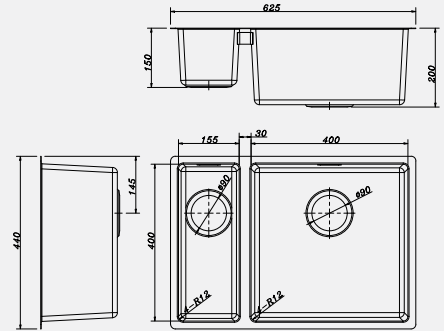

Sinks

INTEGRITY
your choice made easy

Sinks – Double Bowl

Savio

Double bowl
155 x 400 / 150 deep
400 x 400 / 200 deep

Belice

Double bowl
400 x 400 / 200 deep
155 x 400 / 150 deep

Nevola

Double bowl
250 x 400 / 200 deep
400 x 400 / 200 deep

Misa

Double bowl
400 x 400 / 200 deep
250 x 400 / 200 deep

Burano

Double Bowl
400 x 450 / 200 deep
400 x 340 / 200 deep

Sinks – Single Bowl

Marano

Single bowl
400 x 400 / 200 deep

Sinks – Single Bowl with Drainer

Alento

Single bowl, drainer
820 x 500 with
350 x 410 / 190 deep

Basento

Single bowl, drainer
800 x 500 with
340 x 400 / 180 deep

Jessico

Single bowl, drainer
No tap landing
860 x 500 with
400 x 400 / 200 deep

Lancio

Single bowl, drainer
No tap landing
860 x 500 with
400 x 400 / 200 deep

Sinks – 1 ¼ Bowl with Drainer

Sangro

1 ¼ Bowl + drainer
1020 x 500 with
350 x 400 / 190 deep
165 x 300 / 130 deep

Arno

1 ¼ Bowl + drainer
1000 x 500 with
340 x 400 / 180 deep
170 x 300 / 150 deep