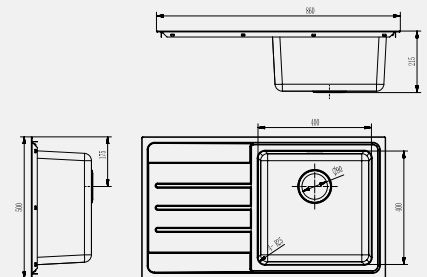

Double bowl
250 x 400 / 200 deep
400 x 400 / 200 deep

Misa

Double bowl
400 x 400 / 200 deep
250 x 400 / 200 deep

Burano

Double Bowl
400 x 450 / 200 deep
400 x 340 / 200 deep

Sinks – Single Bowl

Marano

Single bowl
400 x 400 / 200 deep

Sinks – Single Bowl with Drainer

Alento

Single bowl, drainer
820 x 500 with
350 x 410 / 190 deep

Basento

Single bowl, drainer
800 x 500 with
340 x 400 / 180 deep

Jessico

Single bowl, drainer
No tap landing
860 x 500 with
400 x 400 / 200 deep

Lancio

Single bowl, drainer
No tap landing
860 x 500 with
400 x 400 / 200 deep

Sinks – 1 ¼ Bowl with Drainer

Sangro

1 ¼ Bowl + drainer
1020 x 500 with
350 x 400 / 190 deep
165 x 300 / 130 deep

Arno

1 ¼ Bowl + drainer
1000 x 500 with
340 x 400 / 180 deep
170 x 300 / 150 deep

Sinks – Double Bowl (continued)

Nera

Double bowl
400 x 400 / 200 deep
400 x 400 / 200 deep

Aruzo

Double bowl
400 x 400 / 200 deep
180 x 400 / 180 deep

Chianti

Double bowl
180 x 400 / 180 deep
400 x 400 / 200 deep